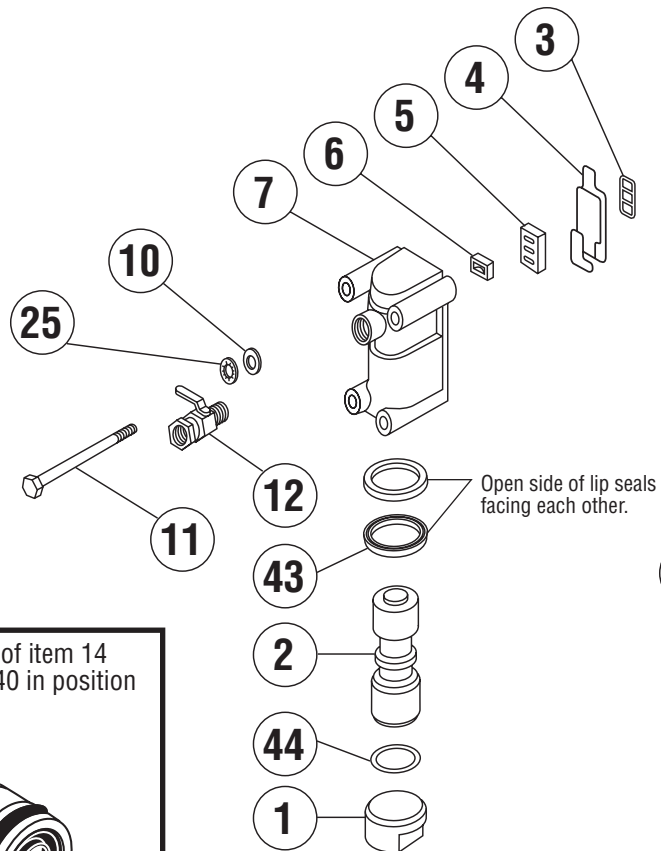

# 1/2" PLASTIC PUMPS -- MODEL 5

JAN. 2001

ITEM	DESCRIPTION	QTY PER PUMP	MODELS	PART NO.	MATERIAL
1	AIR VALVE PLUG	1	NC, BK, KN CN, RD	11703-60 11703-43	POLYPRO NYLON
2	AIR VALVE SPOOL	1	ALL MODELS	10407-31	ACETAL
3	GASKET, INNER	1	ALL MODELS	12103-11	GEOLAST
4	GASKET, OUTER	1	ALL MODELS	12109-11	GEOLAST
5	VALVE PLATE	1	ALL MODELS	10403-00	S.S.
6	SHUTTLE	1	ALL MODELS	10409-00	SPECIAL
7	AIR VALVE BODY	1	NC, BK, KN CN, RD	10608-60 10608-43	POLYPRO NYLON
8	LOCK NUT (1/4" - 20)	4	ALL MODELS	12600-38	S.S.
10	FLAT WASHER	46	ALL MODELS	12300-26	S.S.
11	CAP SCREW (1/4" X 4 1/2")	4	ALL MODELS	12513-26	S.S.
12	AIR FLOW CONTROL VALVE	1	NPT PORTS BSP PORTS	13400-30 13408-51	BRASS PVC
13	DIAPHRAGM ROD, SHORT	1	ALL MODELS	ASSY	S.S.
14	END SPACER, PILOT SLEEVE	2	ALL MODELS	10204-40	POLYPRO
15	DIAPHRAGM ROD, LONG	1	ALL MODELS	ASSY	S.S.
16	CLAMP SET (Complete with fasteners)	2	ALL MODELS	12900-26	S.S.
17	HEX NUT (5/16" - 18)	4	ALL MODELS	12601-26	S.S.
18	CARRIAGE BOLT (5/16" X 1 1/2")	4	ALL MODELS	12509-26	S.S.
19	HEX NUT (1/4" - 20)	24	ALL MODELS	12600-26	S.S.
20	CAP SCREW (1/4" X 1 3/4")	16	ALL MODELS	12500-26	S.S.
21	MANIFOLD, SINGLE PORT (Ports are NPT/BSP compatible)	2	NC, BK RD CN KN	10500-40 10500-42 10500-46 10500-56	POLYPRO NYLON COND-NYLON PVDF
	MANIFOLD, DUAL PORTS (Ports are NPT/BSP compatible)	2	NC, BK RD CN KN	10501-40 10501-42 10501-46 10501-56	POLYPRO NYLON COND-NYLON PVDF
22	O-RING, MANIFOLD	4	NC, CN-B, RD-B CN, BK, RD, KN CN-E, BK-E, RD-E, KN-E CN-V, BK-V, RD-V, KN-V	11905-11 11905-17 11905-15 11905-13	BUNA-N TEFLON EPDM VITON
23	SUCTION ELBOW	2	NC, BK RD CN KN	10800-40 10800-42 10800-46 10800-56	POLYPRO NYLON COND-NYLON PVDF
24	SCREW (#6 X 1/2")	12	ALL MODELS	12510-26	S.S.
25	LOCK WASHER	4	ALL MODELS	12350-26	S.S.
26	VALVE SEAT	4	NC, BK RD CN KN	10900-40 10900-42 10900-46 10900-56	POLYPRO NYLON COND-NYLON PVDF
		OPT	ALL MODELS	10900-26	316 S.S.
27	BALL	4	NC, CN-B, RD-B CN, BK, RD, KN CN-E, BK-E, RD-E, KN-E CN-V, BK-V, RD-V, KN-V	11000-11 11000-45 11000-23 11000-13	GEOLAST TEFLON SANTO VITON
		OPT	ALL MODELS	11000-26	S.S.
28	OUTER CHAMBER	2	NC, BK RD CN KN	10700-40 10700-42 10700-46 10700-56	POLYPRO NYLON COND-NYLON PVDF