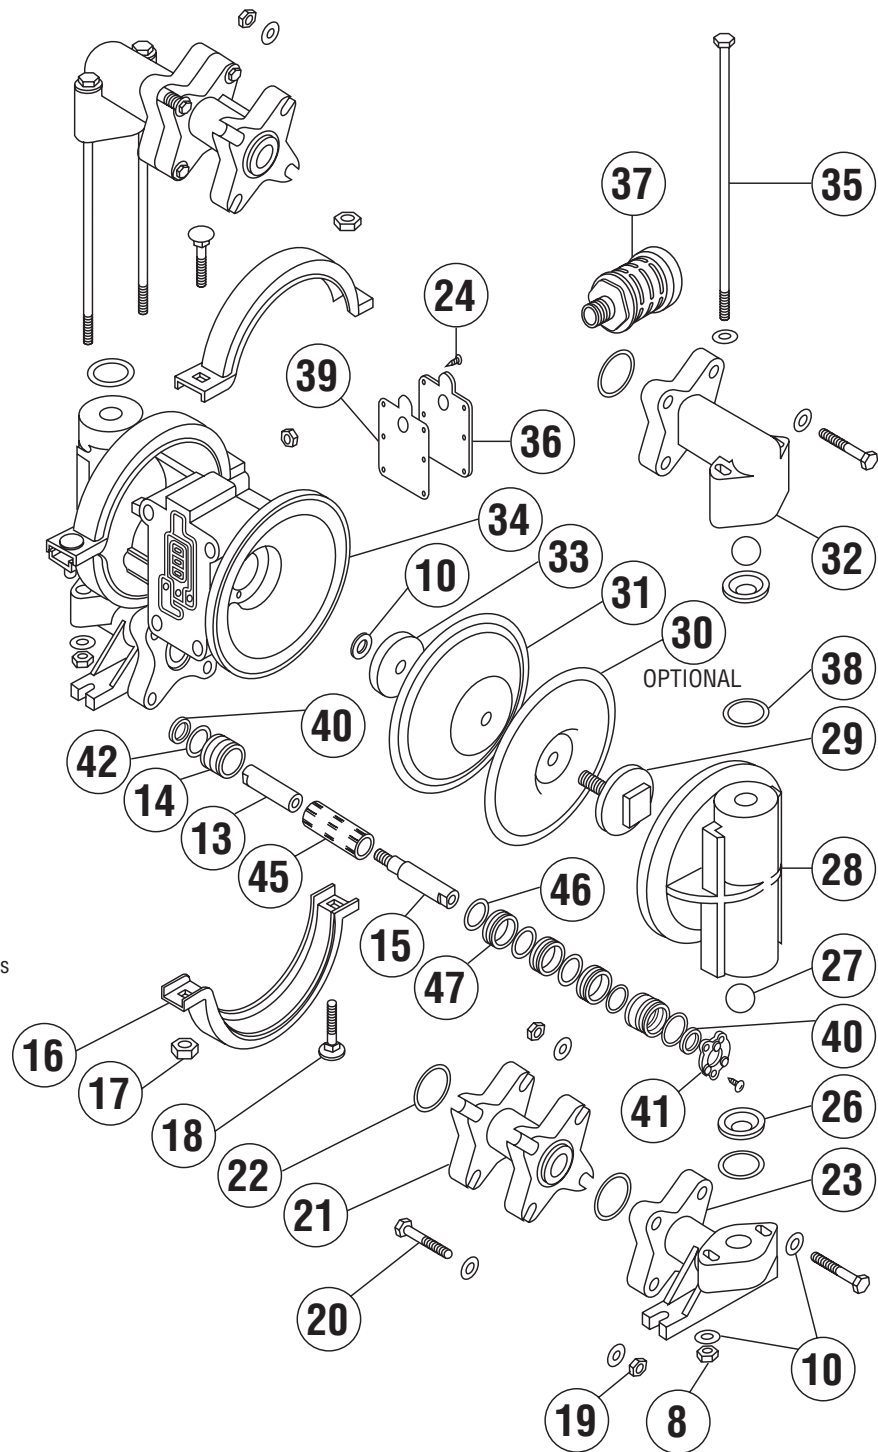

# 1/2" PLASTIC PUMPS -- MODEL 5

JAN. 2001

ITEM	DESCRIPTION	QTY PER PUMP	MODELS	PART NO.	MATERIAL
1	AIR VALVE PLUG	1	NC, BK, KN CN, RD	11703-60 11703-43	POLYPRO NYLON
2	AIR VALVE SPOOL	1	ALL MODELS	10407-31	ACETAL
3	GASKET, INNER	1	ALL MODELS	12103-11	GEOLAST
4	GASKET, OUTER	1	ALL MODELS	12109-11	GEOLAST
5	VALVE PLATE	1	ALL MODELS	10403-00	S.S.
6	SHUTTLE	1	ALL MODELS	10409-00	SPECIAL
7	AIR VALVE BODY	1	NC, BK, KN CN, RD	10608-60 10608-43	POLYPRO NYLON
8	LOCK NUT (1/4" - 20)	4	ALL MODELS	12600-38	S.S.
10	FLAT WASHER	46	ALL MODELS	12300-26	S.S.
11	CAP SCREW (1/4" X 4 1/2")	4	ALL MODELS	12513-26	S.S.
12	AIR FLOW CONTROL VALVE	1	NPT PORTS BSP PORTS	13400-30 13408-51	BRASS PVC
13	DIAPHRAGM ROD, SHORT	1	ALL MODELS	ASSY	S.S.
14	END SPACER, PILOT SLEEVE	2	ALL MODELS	10204-40	POLYPRO
15	DIAPHRAGM ROD, LONG	1	ALL MODELS	ASSY	S.S.
16	CLAMP SET (Complete with fasteners)	2	ALL MODELS	12900-26	S.S.
17	HEX NUT (5/16" - 18)	4	ALL MODELS	12601-26	S.S.
18	CARRIAGE BOLT (5/16" X 1 1/2")	4	ALL MODELS	12509-26	S.S.
19	HEX NUT (1/4" - 20)	24	ALL MODELS	12600-26	S.S.
20	CAP SCREW (1/4" X 1 3/4")	16	ALL MODELS	12500-26	S.S.
21	MANIFOLD, SINGLE PORT (Ports are NPT/BSP compatible)	2	NC, BK RD CN KN	10500-40 10500-42 10500-46 10500-56	POLYPRO NYLON COND-NYLON PVDF
	MANIFOLD, DUAL PORTS (Ports are NPT/BSP compatible)	2	NC, BK RD CN KN	10501-40 10501-42 10501-46 10501-56	POLYPRO NYLON COND-NYLON PVDF
22	O-RING, MANIFOLD	4	NC, CN-B, RD-B CN, BK, RD, KN CN-E, BK-E, RD-E, KN-E CN-V, BK-V, RD-V, KN-V	11905-11 11905-17 11905-15 11905-13	BUNA-N TEFLON EPDM VITON
23	SUCTION ELBOW	2	NC, BK RD CN KN	10800-40 10800-42 10800-46 10800-56	POLYPRO NYLON COND-NYLON PVDF
24	SCREW (#6 X 1/2")	12	ALL MODELS	12510-26	S.S.
25	LOCK WASHER	4	ALL MODELS	12350-26	S.S.
26	VALVE SEAT	4	NC, BK RD CN KN	10900-40 10900-42 10900-46 10900-56	POLYPRO NYLON COND-NYLON PVDF
		OPT	ALL MODELS	10900-26	316 S.S.
27	BALL	4	NC, CN-B, RD-B CN, BK, RD, KN CN-E, BK-E, RD-E, KN-E CN-V, BK-V, RD-V, KN-V	11000-11 11000-45 11000-23 11000-13	GEOLAST TEFLON SANTO VITON
		OPT	ALL MODELS	11000-26	S.S.
28	OUTER CHAMBER	2	NC, BK RD CN KN	10700-40 10700-42 10700-46 10700-56	POLYPRO NYLON COND-NYLON PVDF