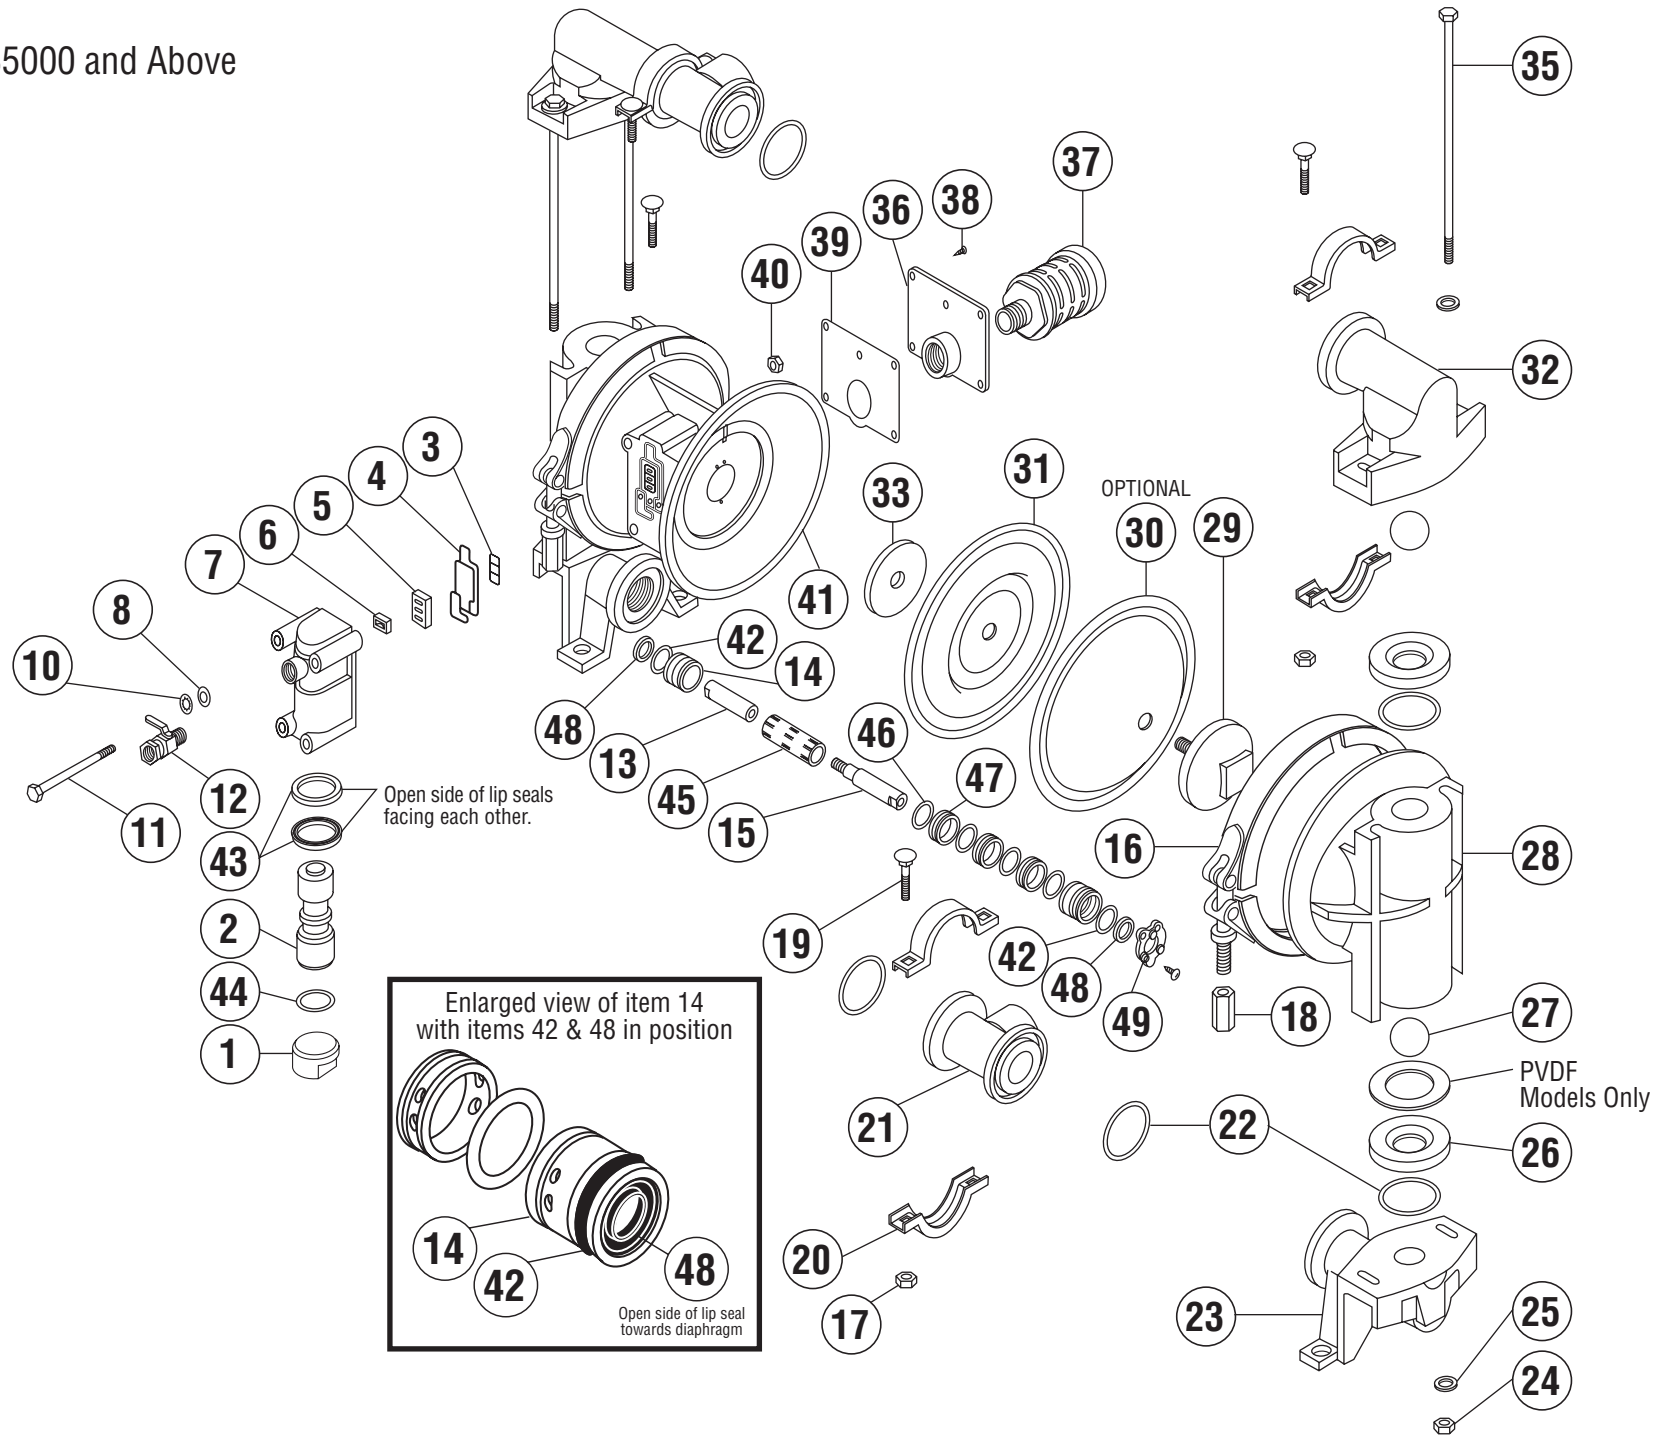

# 1" MODEL

Plastic  
Serial Numbers 35000 and Above

**1" PLASTIC PUMPS -- MODEL 10**

**JAN. 2001**

ITEM	DESCRIPTION	QTY PER PUMP	MODELS	PART NO.	MATERIAL
1	AIR VALVE PLUG	1	NC, BK, KN CN, RD	11703-60 11703-43	POLYPRO NYLON
2	AIR VALVE SPOOL	1	ALL MODELS	10407-31	ACETAL
3	GASKET, INNER	1	ALL MODELS	12103-11	GEOLAST
4	GASKET, OUTER	1	ALL MODELS	12109-11	GEOLAST
5	VALVE PLATE	1	ALL MODELS	10403-00	S.S.
6	SHUTTLE	1	ALL MODELS	10409-00	SPECIAL
7	AIR VALVE BODY	1	NC, BK, KN CN, RD	10608-60 10608-43	POLYPRO NYLON
8	FLAT WASHER	4	ALL MODELS	12300-26	S.S.
10	LOCK WASHER	4	ALL MODELS	12350-26	S.S.
11	CAP SCREW (1/4" X 5")	4	ALL MODELS	12512-26	S.S.
12	AIR FLOW CONTROL VALVE	1	NPT PORTS BSP PORTS	13400-30 13408-51	BRASS PVC
13	DIAPHRAGM ROD, SHORT	1	ALL MODELS	ASSY	S.S.
14	END SPACER, PILOT SLEEVE	2	ALL MODELS	10204-40	POLYPRO
15	DIAPHRAGM ROD, LONG	1	ALL MODELS	ASSY	S.S.
16	CLAMP SET (Complete with fasteners)	2	ALL MODELS	12902-26	S.S.
17	HEX NUT (5/16" - 18)	8	ALL MODELS	12601-26	S.S.
18	HEX NUT ( 3/8" - 16 X .625")	2	ALL MODELS	12605-26	S.S.
19	CARRIAGE BOLT (5/16" X 1 1/2")	8	ALL MODELS	12509-26	S.S.
20	CLAMP SET, MANIFOLD (Complete with fasteners)	4	ALL MODELS	12903-26	S.S.
21	MANIFOLD, NPT THREADS	2	NC, BK RD KN	10506-57 10506-47 10506-56	POLYPRO NYLON PVDF
	MANIFOLD, BSP THREADS	OPT	NC, BK RD KN	10509-57 10509-47 10509-56	POLYPRO NYLON PVDF
22	O-RING, MANIFOLD	8	NC, RD-B BK, RD BK-E, RD-E BK-V, RD-V KN KN-E KN-V	11910-11 11910-17 11910-15 11910-13 11912-17 11912-15 11912-13	BUNA-N TEFLON EPDM VITON TEFLON EPDM VITON
23	SUCTION ELBOW	2	NC, BK RD KN	10801-57 10801-47 10801-56	POLYPRO NYLON PVDF
24	HEX NUT ( 3/8" - 16)	4	ALL MODELS	12602-26	S.S.
25	FLAT WASHER	8	ALL MODELS	12303-26	S.S.
26	VALVE SEAT	4	NC, BK RD KN	10901-57 10901-47 10901-56	POLYPRO NYLON PVDF
		OPT	ALL MODELS	10901-26	316 S.S.
27	BALL	4	NC, RD-B BK, RD, KN BK-E, RD-E, KN-E BK-V, RD-V, KN-V	11002-11 11002-45 11002-23 11002-13	GEOLAST TEFLON SANTO VITON
	HEAVY WEIGHT	OPT	HIGH VISCOSITY	11002-22	BUNA-N
		OPT	ALL MODELS	11002-26	S.S.
28	OUTER CHAMBER	2	NC, BK RD KN	10702-57 10702-47 10702-56	POLYPRO NYLON PVDF